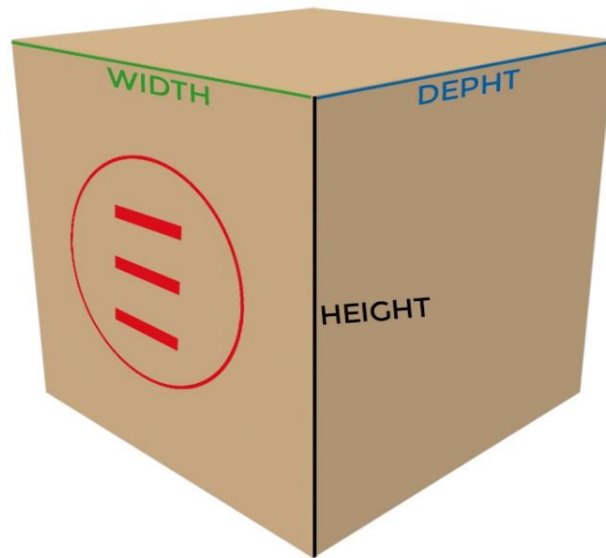

## EMPEROR BERBER KOLTUĞU

### BOX DIMENSION(mm) & WEIGHT(kg)

BOXES	WIDTH	DEPTH	HEIGHT	WEIGHT(kg)
BOX 1:	690	850	1040	54
				Total weight; <b>54,00</b>